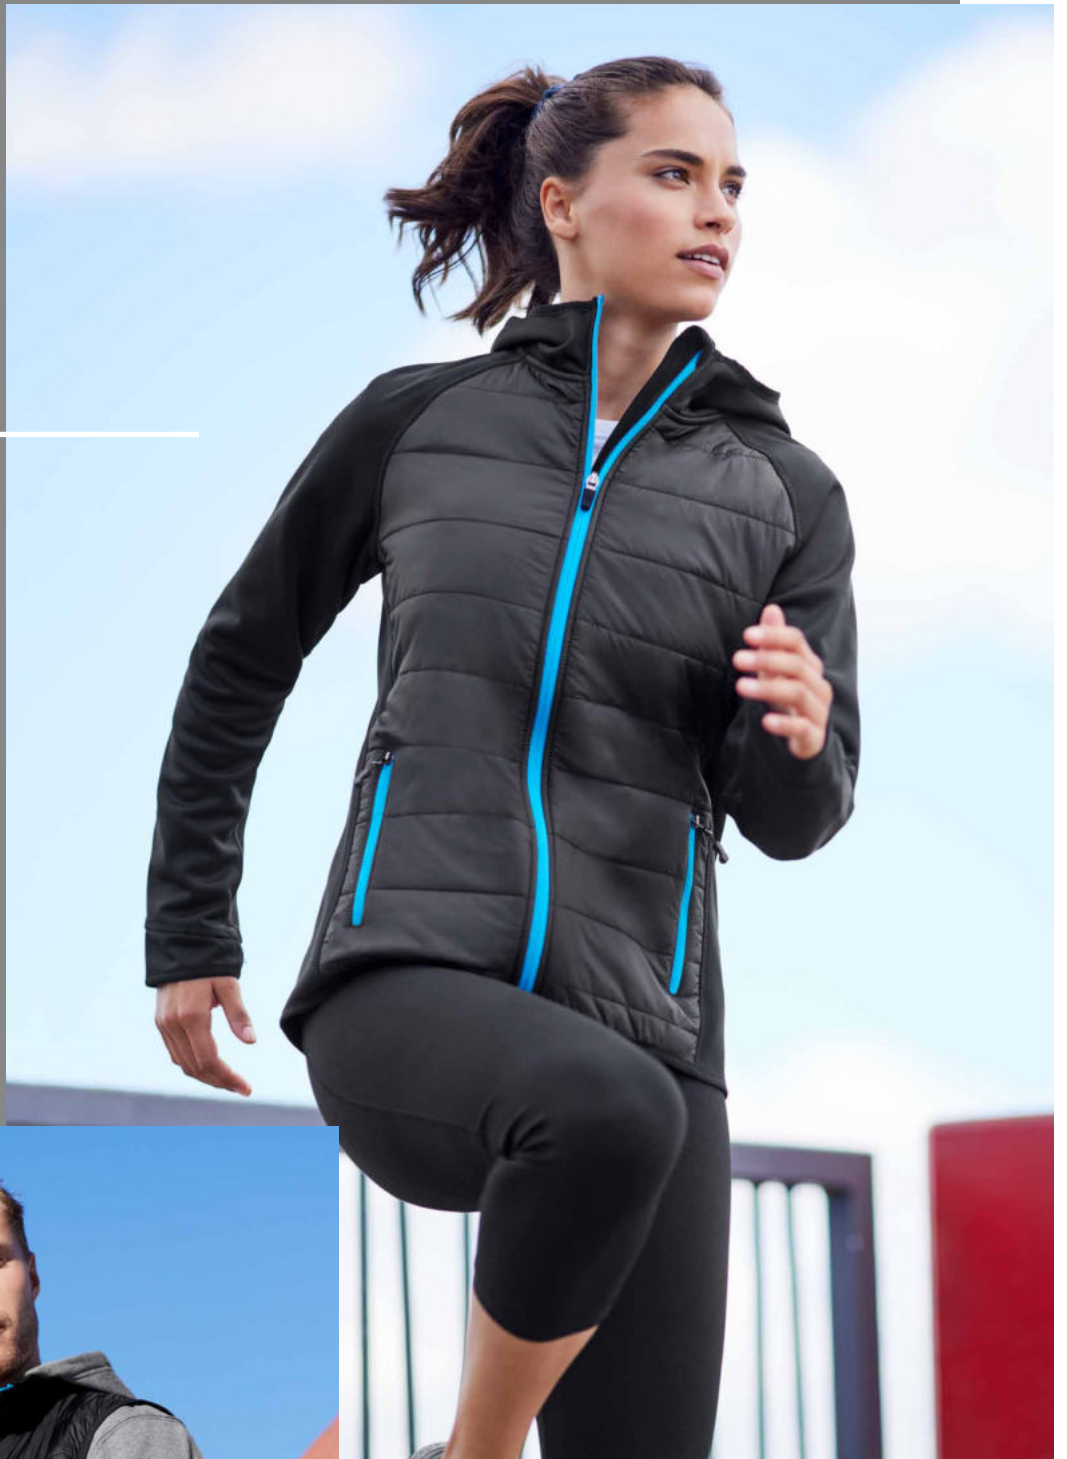

KNITTED SLEEVES AND
BACK COMBINED WITH
AN ATHLETIC FIT PROVIDE
AMPLE FLEX AND
MOTION.

CONTRAST FRONT ZIPPER AND
POCKETS ACCENTUATE YOUR
TEAM OR CLUB COLOURS.